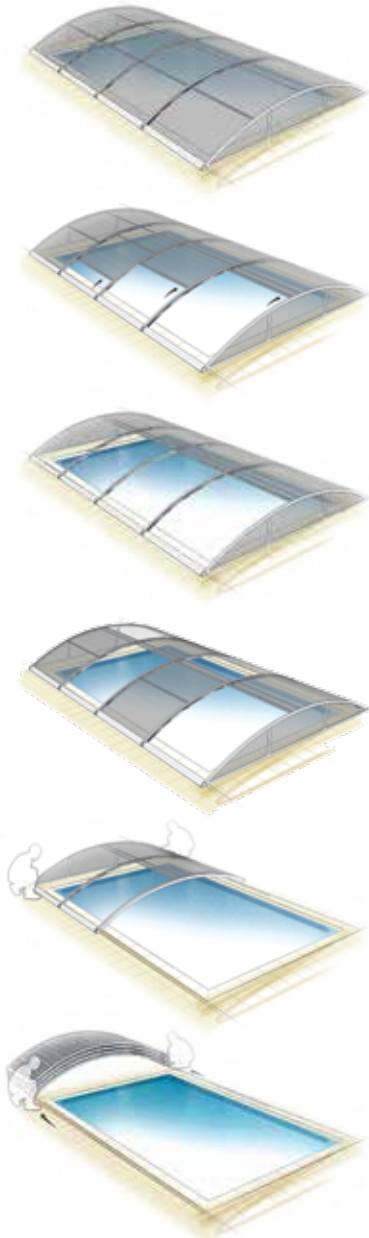

VISIO® MODULAR CURVED POOL ENCLOSURE

FOR FASTER ACCESS TO THE WATER

BLENDS HARMONIOUSLY WITH THE ENVIRONMENT

INCREASES THE WATER TEMPERATURE BY 6 TO 9°C

REDUCES POOL MAINTENANCE BY 90%

EVEN FASTER ACCESS TO YOUR POOL

OFFERS ENHANCED SAFETY

NO GROUND RAILS

MOUNTED ON ROLLERS, THE UNIQUE AND MODULAR
ENCLOSURE IS EASY TO DEPLOY

TECHNICAL SPECIFICATIONS

- Qualicoat Qualimarine powder-coated aluminium structure
- Colour: Available in Grey (RAL 7037) only
- 8mm double-sided UV-treated polycarbonate
- Stainless steel attachments, EPDM seals
- No length limit
- 690cm max. width
- Retainer bars: 1.80m high (one pair per arch)
- Fitted with the patented Roll'n'Roll system
- Removable front panels included
- Resistant to snow weight of 45 kg/m² + winds of 100 km/h in compliance with the NFP90-309 standard
- Rollers with lifetime lubricated ball bearings with seals and aluminium and stainless attachments (no plastic)

FRENCH
MADE

PRODUCT HIGHLIGHTS

- Azenco patented exclusive
- Attractive price
- All the benefits of a pool enclosure
- Option of swimming underneath it
- Modular opening that can be directed according to the sun or wind
- Open an entire half of the arch
- You can access the pool along the entire length of one side
- No need for additional components to access the pool

OPTIONS

- Transparent front panels