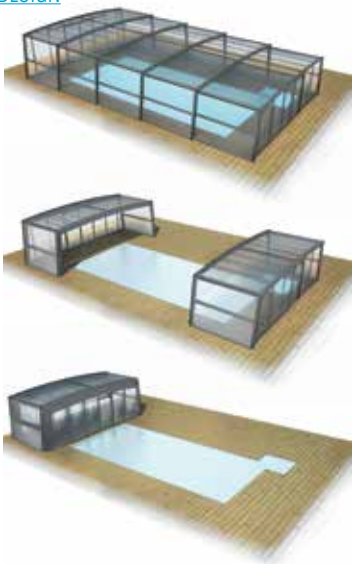

ABF

R-DESIGN

## A VERANDA WITH POOL

BLENDS SEAMLESSLY WITH THE ENVIRONMENT

YOU CAN ENJOY YOUR POOL 365 DAYS A YEAR

CREATES A ROOM THAT OPENS UP TO OUTSIDE

AUTOMATIC OR MANUAL, IT OPENS IN JUST A FEW MINUTES  
SO YOU CAN ENJOY THE SUN

OFFERS MAXIMUM THERMAL PROTECTION

WITH CENTRAL, FULLY TELESCOPIC OR PULL-OUT OPENING

THERE ARE 2 MODELS: THE ABF WITH ITS STRAIGHT-SIDED  
ROOF AND THE R-DESIGN WITH SLEEK, CURVED LINES

# TECHNICAL SPECIFICATIONS

- Qualicoat Qualimarine powder-coated aluminium structure
- Colour: Available in Anthracite Grey (RAL 7016) or Light Grey (RAL 7037)
- Roofing: 8 mm-thick alveolar polycarbonate
- Front panels: 4 mm-thick polycarbonate glass
- Side panels: 4 mm-thick polycarbonate glass
- UV-treated polycarbonate
- Resistant to snow weight of 45 kg/m<sup>2</sup> + winds of 100 km/h in compliance with the NFP90-309 standard
- Sliding door on each side
- 1 guide provided