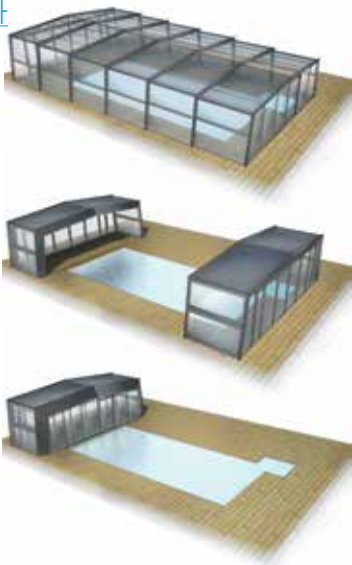

ABF

R-DESIGN

## A VERANDA WITH POOL

BLENDS SEAMLESSLY WITH THE ENVIRONMENT

YOU CAN ENJOY YOUR POOL 365 DAYS A YEAR

CREATES A ROOM THAT OPENS UP TO OUTSIDE

AUTOMATIC OR MANUAL, IT OPENS IN JUST A FEW MINUTES  
SO YOU CAN ENJOY THE SUN

OFFERS MAXIMUM THERMAL PROTECTION

WITH CENTRAL, FULLY TELESCOPIC OR PULL-OUT OPENING

THERE ARE 2 MODELS: THE ABF WITH ITS STRAIGHT-SIDED  
ROOF AND THE R-DESIGN WITH SLEEK, CURVED LINES

# TECHNICAL SPECIFICATIONS

- Qualicoat Qualimarine powder-coated aluminium structure
- Colour: Available in Anthracite Grey (RAL 7016) or Light Grey (RAL 7037)
- Roofing: 8 mm-thick alveolar polycarbonate
- Front panels: 4 mm-thick polycarbonate glass
- Side panels: 4 mm-thick polycarbonate glass
- UV-treated polycarbonate
- Resistant to snow weight of 45 kg/m<sup>2</sup> + winds of 100 km/h in compliance with the NFP90-309 standard
- Sliding door on each side
- 1 guide provided