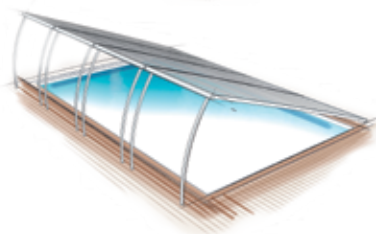

REMOVABLE FLAT POOL ENCLOSURE

THE ULTIMATE IN DISCRETION

BLENDS HARMONIOUSLY WITH THE ENVIRONMENT

CAN BE FULLY FOLDED TO OPEN UP THE ENTIRE POOL

ADJUSTABLE OPENING

EASY TO USE

ITS BEAMS PROVIDE EXTRA PROTECTION

INCREASES WATER TEMPERATURE BY 6 TO 9°C

REDUCES POOL MAINTENANCE BY 90%

TECHNICAL SPECIFICATIONS

- Max. line: 5.50m
- Qualicoat Qualimarine powder-coated aluminium structure
- Colour: Available in Light Grey (RAL 7037) only
- Maximum width per component: 2.11m
- 8mm-thick roof 10 year guarantee
- Roofing: 8 mm-thick alveolar polycarbonate
- Front covers: 8mm-thick alveolar polycarbonate (only necessary for big spans)
- UV-treated polycarbonate
- Retainer bars: 1.80m high (one pair per arch)
- Not suitable for installation at altitudes of over 600 metres
- Resistant to snow weight of 45 kg/m² + winds of 100 km/h in compliance with the NFP90-309 standard
- Front panel sealing with flap (if not a fixed front cover)

FRENCH
MADE

PRODUCT HIGHLIGHTS

- Attractive price
- Curved profile on both sides for draining water
- Ventilation duct in the beams for draining water
- Very discreet

OPTIONS

- Adapts to pools with stairs
- Reinforcement beam for steps on the side
- Clip'up motorised lifting system