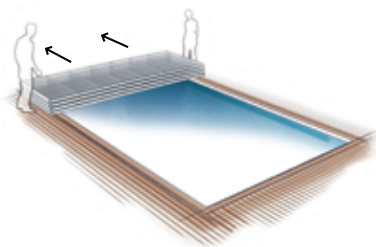

REMOVABLE FLAT POOL ENCLOSURE

THE ULTIMATE IN DISCRETION

BLENDS HARMONIOUSLY WITH THE ENVIRONMENT

CAN BE FULLY FOLDED TO OPEN UP THE ENTIRE POOL

ADJUSTABLE OPENING

EASY TO USE

ITS BEAMS PROVIDE EXTRA PROTECTION

INCREASES WATER TEMPERATURE BY 6 TO 9°C

REDUCES POOL MAINTENANCE BY 90%

TECHNICAL SPECIFICATIONS

- Max. line: 5.50m
- Qualicoat Qualimarine powder-coated aluminium structure
- Colour: Available in Light Grey (RAL 7037) only
- Maximum width per component: 2.11m
- 8mm-thick roof 10 year guarantee
- Roofing: 8 mm-thick alveolar polycarbonate
- Front covers: 8mm-thick alveolar polycarbonate (only necessary for big spans)
- UV-treated polycarbonate
- Retainer bars: 1.80m high (one pair per arch)
- Not suitable for installation at altitudes of over 600 metres
- Resistant to snow weight of 45 kg/m² + winds of 100 km/h in compliance with the NFP90-309 standard
- Front panel sealing with flap (if not a fixed front cover)

FRENCH
MADE

PRODUCT HIGHLIGHTS

- Attractive price
- Curved profile on both sides for draining water
- Ventilation duct in the beams for draining water
- Very discreet

OPTIONS

- Adapts to pools with stairs
- Reinforcement beam for steps on the side
- Clip'up motorised lifting system