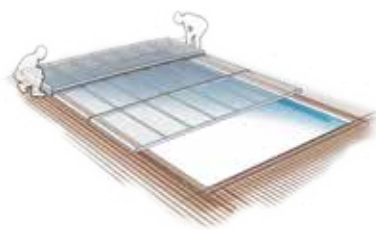

REMOVABLE FLAT POOL ENCLOSURE

THE ULTIMATE IN DISCRETION

BLENDS HARMONIOUSLY WITH THE ENVIRONMENT

CAN BE FULLY FOLDED TO OPEN UP THE ENTIRE POOL

ADJUSTABLE OPENING

EASY TO USE

ITS BEAMS PROVIDE EXTRA PROTECTION

INCREASES WATER TEMPERATURE BY 6 TO 9°C

REDUCES POOL MAINTENANCE BY 90%

TECHNICAL SPECIFICATIONS

- Max. line: 5.50m
- Qualicoat Qualimarine powder-coated aluminium structure
- Colour: Available in Light Grey (RAL 7037) only
- Maximum width per component: 2.11m
- 8mm-thick roof 10 year guarantee
- Roofing: 8 mm-thick alveolar polycarbonate
- Front covers: 8mm-thick alveolar polycarbonate (only necessary for big spans)
- UV-treated polycarbonate
- Retainer bars: 1.80m high (one pair per arch)
- Not suitable for installation at altitudes of over 600 metres
- Resistant to snow weight of 45 kg/m² + winds of 100 km/h in compliance with the NFP90-309 standard
- Front panel sealing with flap (if not a fixed front cover)

FRENCH
MADE

PRODUCT HIGHLIGHTS

- Attractive price
- Curved profile on both sides for draining water
- Ventilation duct in the beams for draining water
- Very discreet

OPTIONS

- Adapts to pools with stairs
- Reinforcement beam for steps on the side
- Clip'up motorised lifting system