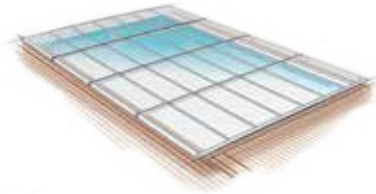

REMOVABLE FLAT POOL ENCLOSURE

THE ULTIMATE IN DISCRETION

BLENDS HARMONIOUSLY WITH THE ENVIRONMENT

CAN BE FULLY FOLDED TO OPEN UP THE ENTIRE POOL

ADJUSTABLE OPENING

EASY TO USE

ITS BEAMS PROVIDE EXTRA PROTECTION

INCREASES WATER TEMPERATURE BY 6 TO 9°C

REDUCES POOL MAINTENANCE BY 90%

TECHNICAL SPECIFICATIONS

- Max. line: 5.50m
- Qualicoat Qualimarine powder-coated aluminium structure
- Colour: Available in Light Grey (RAL 7037) only
- Maximum width per component: 2.11m
- 8mm-thick roof 10 year guarantee
- Roofing: 8 mm-thick alveolar polycarbonate
- Front covers: 8mm-thick alveolar polycarbonate (only necessary for big spans)
- UV-treated polycarbonate
- Retainer bars: 1.80m high (one pair per arch)
- Not suitable for installation at altitudes of over 600 metres
- Resistant to snow weight of 45 kg/m² + winds of 100 km/h in compliance with the NFP90-309 standard
- Front panel sealing with flap (if not a fixed front cover)

FRENCH
MADE

PRODUCT HIGHLIGHTS

- Attractive price
- Curved profile on both sides for draining water
- Ventilation duct in the beams for draining water
- Very discreet

OPTIONS

- Adapts to pools with stairs
- Reinforcement beam for steps on the side
- Clip'up motorised lifting system