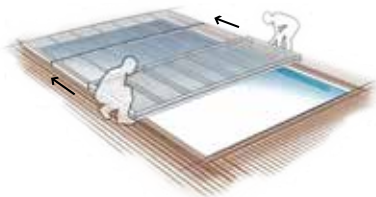

REMOVABLE FLAT POOL ENCLOSURE

THE ULTIMATE IN DISCRETION

BLENDS HARMONIOUSLY WITH THE ENVIRONMENT

CAN BE FULLY FOLDED TO OPEN UP THE ENTIRE POOL

ADJUSTABLE OPENING

EASY TO USE

ITS BEAMS PROVIDE EXTRA PROTECTION

INCREASES WATER TEMPERATURE BY 6 TO 9°C

REDUCES POOL MAINTENANCE BY 90%

TECHNICAL SPECIFICATIONS

- Max. line: 5.50m
- Qualicoat Qualimarine powder-coated aluminium structure
- Colour: Available in Light Grey (RAL 7037) only
- Maximum width per component: 2.11m
- 8mm-thick roof 10 year guarantee
- Roofing: 8 mm-thick alveolar polycarbonate
- Front covers: 8mm-thick alveolar polycarbonate (only necessary for big spans)
- UV-treated polycarbonate
- Retainer bars: 1.80m high (one pair per arch)
- Not suitable for installation at altitudes of over 600 metres
- Resistant to snow weight of 45 kg/m² + winds of 100 km/h in compliance with the NFP90-309 standard
- Front panel sealing with flap (if not a fixed front cover)

FRENCH
MADE

PRODUCT HIGHLIGHTS

- Attractive price
- Curved profile on both sides for draining water
- Ventilation duct in the beams for draining water
- Very discreet

OPTIONS

- Adapts to pools with stairs
- Reinforcement beam for steps on the side
- Clip'up motorised lifting system