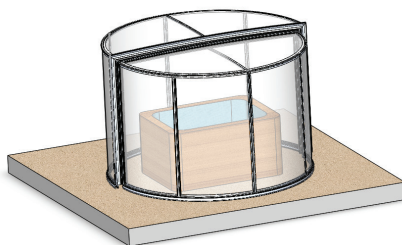

TO ENJOY YOUR SPA ALL YEAR

IT PROVIDES A HARMONIOUS INTEGRATION TO THE ENVIRONMENT

FITS WITH ALL KIND OF SPAS

ITS ROUND SHAPE OFFERS AN EASY SLIDING AND OPENING

NO RAILS

TECHNICAL SPECIFICATIONS

- Aluminium profile 6060T6
- Color : Light Grey 7037 or Dark Grey 7016
- Enclosure height : 2,30m
- Two diameters : 3,50m and 4,50m
- 4mm polycarbonate filling with double anti-UV treatment
- Enclosure on wheels

FRENCH
MADE

PRODUCT HIGHLIGHTS

- Enclosure delivered assembled
- No rails
- Design
- Same height on the full surface

OPTION

- Other colors