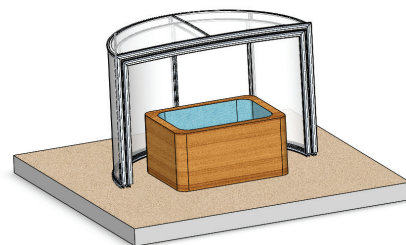

TO ENJOY YOUR SPA ALL YEAR

IT PROVIDES A HARMONIOUS INTEGRATION TO THE ENVIRONMENT

FITS WITH ALL KIND OF SPAS

ITS ROUND SHAPE OFFERS AN EASY SLIDING AND OPENING

NO RAILS

TECHNICAL SPECIFICATIONS

- Aluminium profile 6060T6
- Color : Light Grey 7037 or Dark Grey 7016
- Enclosure height : 2,30m
- Two diameters : 3,50m and 4,50m
- 4mm polycarbonate filling with double anti-UV treatment
- Enclosure on wheels

FRENCH
MADE

PRODUCT HIGHLIGHTS

- Enclosure delivered assembled
- No rails
- Design
- Same height on the full surface

OPTION

- Other colors