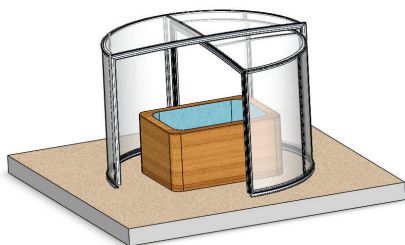

TO ENJOY YOUR SPA ALL YEAR

IT PROVIDES A HARMONIOUS INTEGRATION TO THE ENVIRONMENT

FITS WITH ALL KIND OF SPAS

ITS ROUND SHAPE OFFERS AN EASY SLIDING AND OPENING

NO RAILS

TECHNICAL SPECIFICATIONS

- Aluminium profile 6060T6
- Color : Light Grey 7037 or Dark Grey 7016
- Enclosure height : 2,30m
- Two diameters : 3,50m and 4,50m
- 4mm polycarbonate filling with double anti-UV treatment
- Enclosure on wheels

FRENCH
MADE

PRODUCT HIGHLIGHTS

- Enclosure delivered assembled
- No rails
- Design
- Same height on the full surface

OPTION

- Other colors